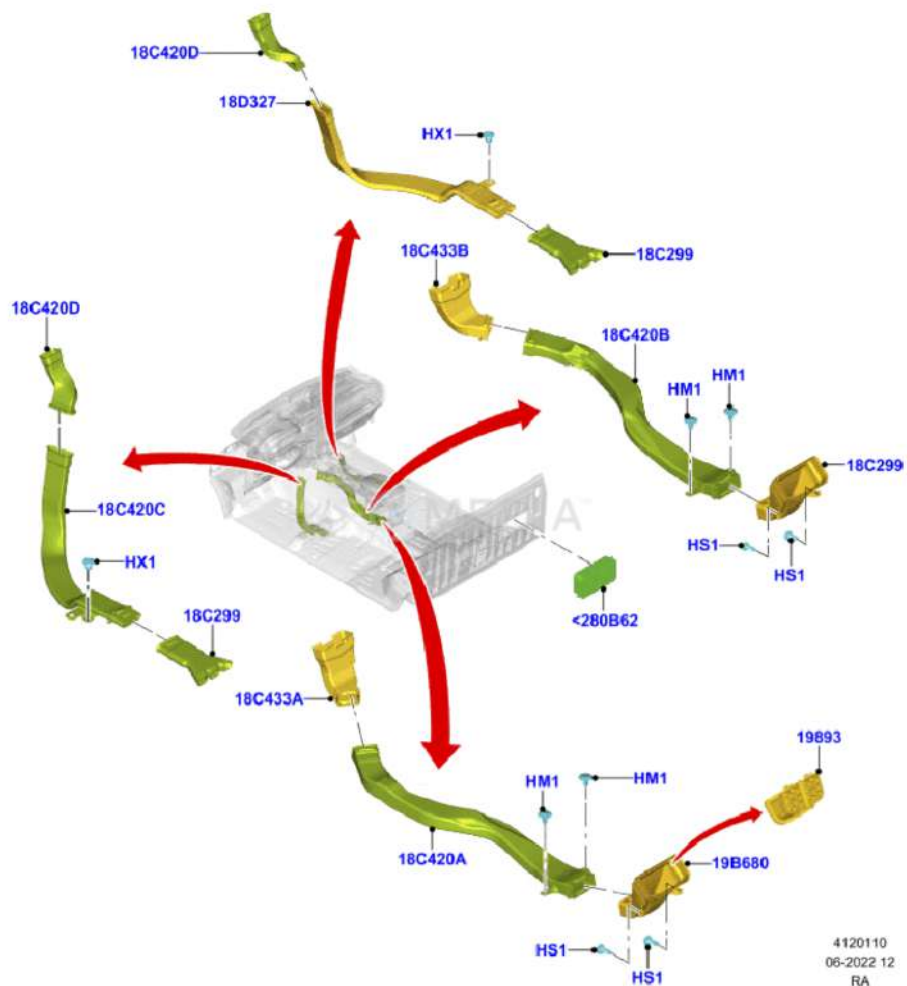

VIN:

Build Date:

©Copyright, 2022, Ford Motor Company Limited

4120110
06-2022 12
RA
S 0397339 03

Catalogue: RANGER RAPTOR TRA 2022-

Section: 412-01/10 AIR VENTS, DUCTS & LOUVRES - REAR (FROM 01/04/2022)

Data Version: 48

VIN:

Build Date:

Callout	Service Part Number	Description	Qty	From	To
HM1	W706815-S300	HARDWARE - MISCELLANEOUS, PIN - 6.8 X 19.8 PUSH NYLON	2	04/07/2022	
HS1	W717073-S450B	SCREW, 5 X 15MM	2	04/07/2022	
HX1	W715256-S300	RETAINER, RIVET PUSH PIN 8 X 1.5 - 6	2	04/07/2022	
18C299	M2DB-18K543-AA	DUCT - HEATER OUTLET	2	04/07/2022	
18D327	M2DB-18D327-AD	DUCT - HEATER OUTLET	1	04/07/2022	
18C420A	N1WB-19E766-DB	DUCT - AIR (MANUAL TRANSMISSION, CONVENTIONAL GEARSHIFT)	1	04/07/2022	
18C420A	N1WB-19E766-EB	DUCT - AIR (AUTOMATIC TRANSMISSION, ELECTRONIC AUTOMATIC GEARSHIFT)	1	04/07/2022	
18C420A	N1WB-19E766-AB	DUCT - AIR (CONVENTIONAL GEARSHIFT, AUTOMATIC TRANSMISSION)	1	04/07/2022	
18C420B	N1WB-19E766-BB	DUCT - AIR (AUTOMATIC TRANSMISSION)	1	04/07/2022	
18C420B	N1WB-19E766-CB	DUCT - AIR (MANUAL TRANSMISSION)	1	04/07/2022	
18C420C	M2DB-18D326-AD	DUCT - AIR	1	04/07/2022	
18C420D	M2DB-S018C16-AB	DUCT - AIR, RH	1	04/07/2022	
18C420D	M2DB-S018C17-AB	DUCT - AIR, LH	1	04/07/2022	
18C433A	N1WB-18C433-AA	DUCT - HEATER OUTLET	1	04/07/2022	
18C433B	N1WB-18C433-BA	DUCT - HEATER OUTLET	1	04/07/2022	
19B680	N1WB-E018B84-AA	DUCT - AIR	1	04/07/2022	
19B93	N1WB-19C570-AE	LOUVRE ASSY (2ND ROW A/C REGISTER IN CONSOLE)	1	04/07/2022	
<280B62	HC3B-25280B62-CA	GRILLE ASSY - VENT AIR OUTER	1	17/03/2023	
<280B62	HC3B-25280B62-AE	GRILLE ASSY - VENT AIR OUTER, ALTERNATIVE PART	1	04/07/2022	