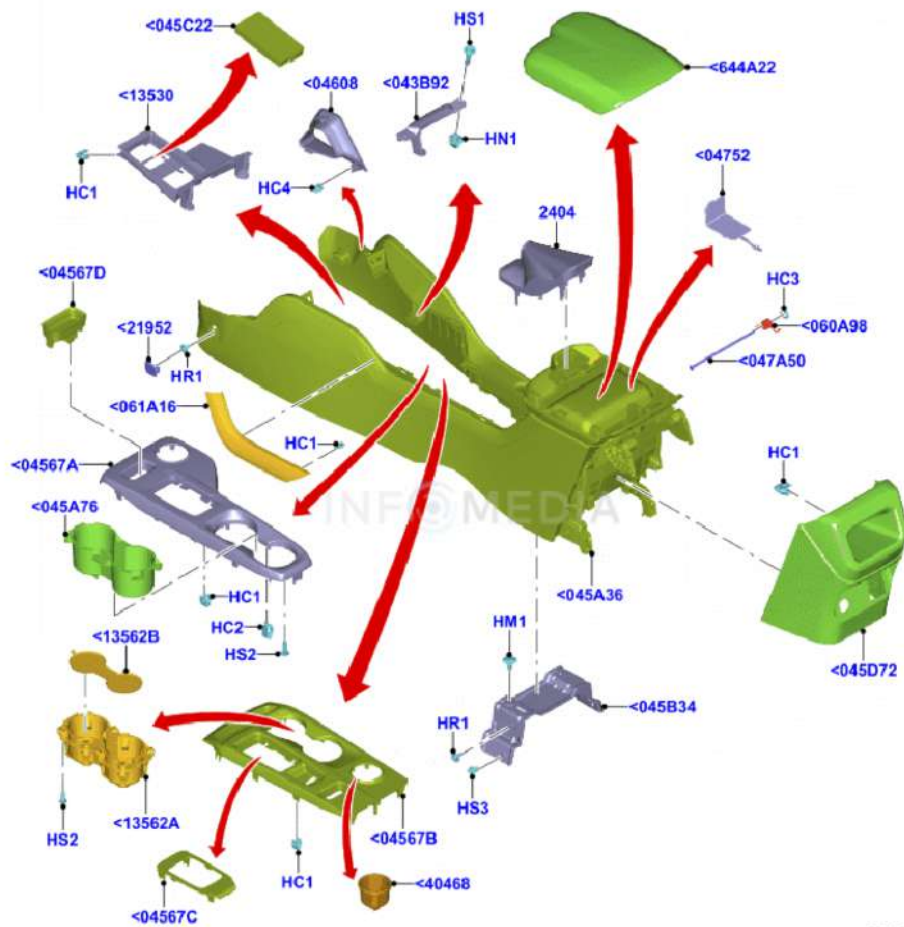

Catalogue: RANGER TRB 2022-

Section: 501-12/10A CONSOLE - FLOOR (FULL FLOOR CONSOLE WITH ARMREST) (FROM 03/10/2022)

Data Version: 48

VIN:

Build Date:

©Copyright, 2022 - 2023, Ford Motor Company Limited

5011210A  
07-2023 13  
RB  
K 0402397 04